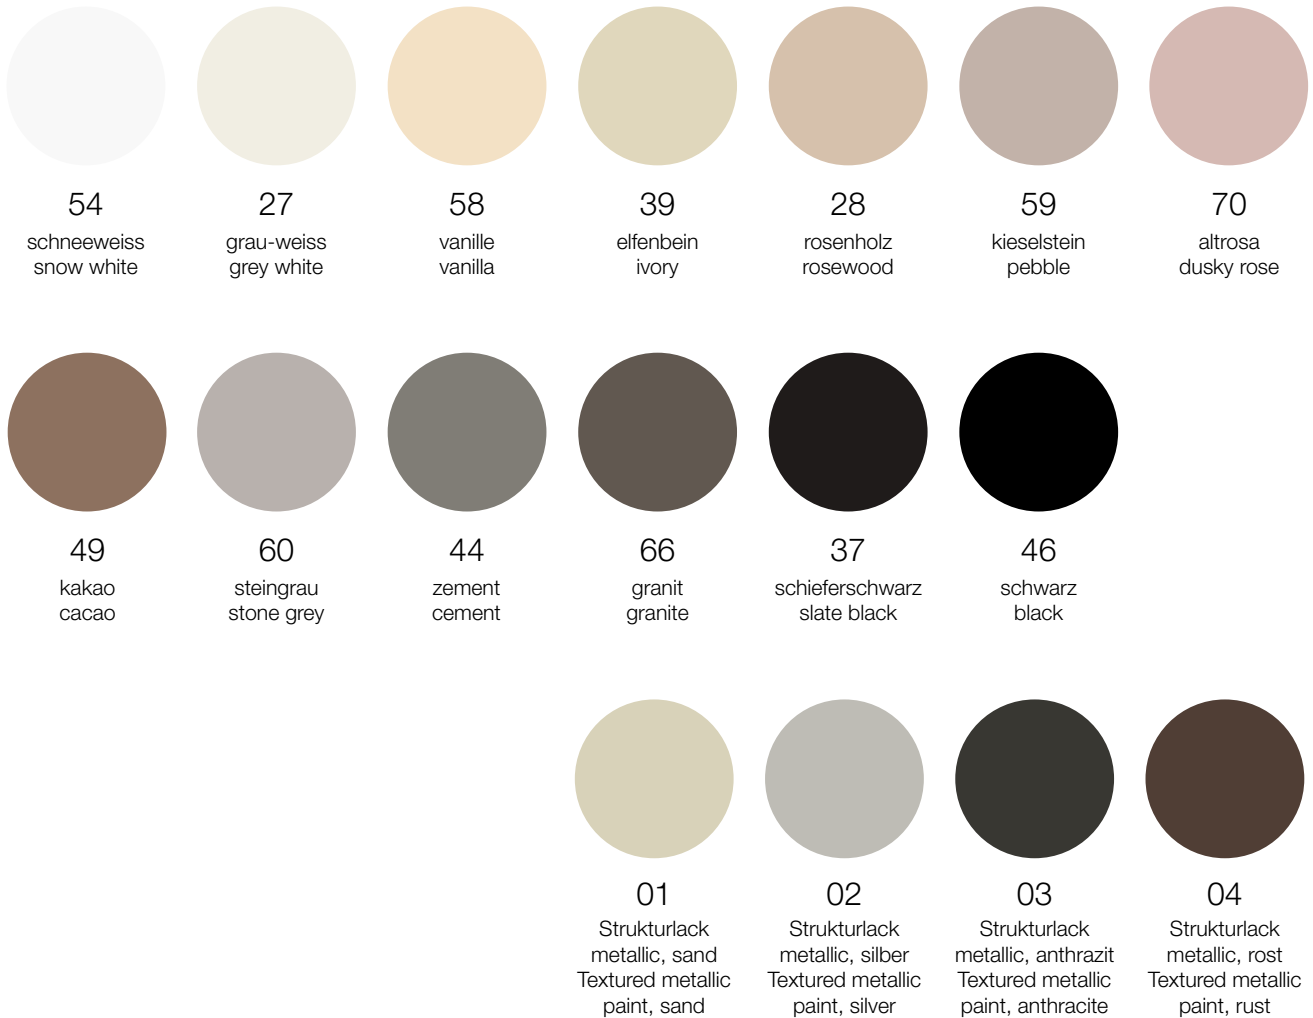

Länge 440 bis 470 cm: Steg 2 x 145 cm
 Länge 560 bis 590 cm: Steg 2 x 200 cm
 Länge 660 bis 670 cm: Steg 2 x 240 cm

Length 440 to 470 cm: bar 2 x 145 cm
 Length 560 to 590 cm: bar 2 x 200 cm
 Length 660 to 670 cm: bar 2 x 240 cm

Basisfarben | Basic colours

Akzentfarben | Accent colours

**Alle abgebildeten
Farben/Strukturen nicht bindend**
All printed colours/textures
cannot be regarded as binding

Farbauswahl zeitlich vorbehalten
Colour selection: subject to change
without notice

The following types of wood are also available in a “naturart” version: heartwood beech, elm, sycamore, oak and European walnut. The “naturart” woods display exposed natural features such as cracks or knots for a strongly expressive visual effect.