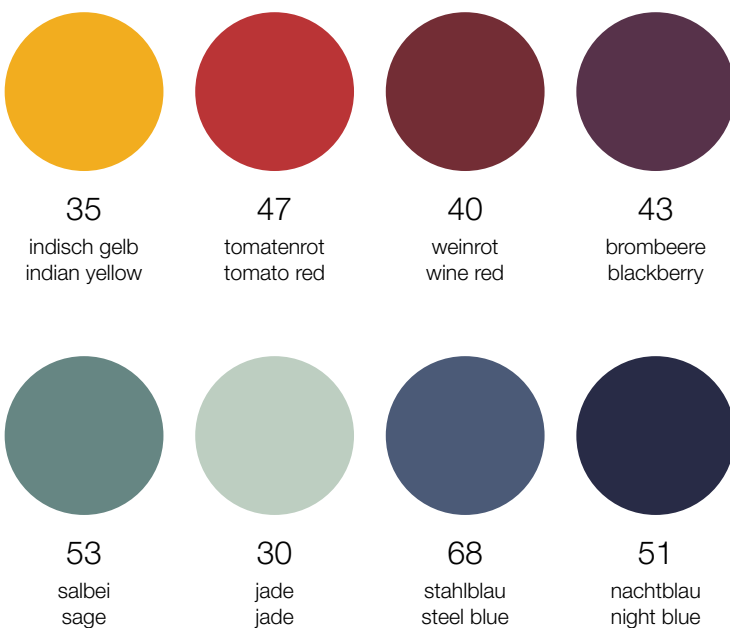

Länge 480 bis 510 cm: Steg 2 x 160 cm
 Länge 600 bis 630 cm: Steg 2 x 220 cm
 Länge 680 bis 690 cm: Steg 2 x 250 cm

Length 480 to 510 cm: bar 2 x 160 cm
 Length 600 to 630 cm: bar 2 x 220 cm
 Length 680 to 690 cm: bar 2 x 250 cm

Basisfarben | Basic colours

Akzentfarben | Accent colours

**Alle abgebildeten
Farben/Strukturen nicht bindend**
All printed colours/textures
cannot be regarded as binding

Farbauswahl zeitlich vorbehalten
Colour selection: subject to change
without notice

The following types of wood are also available in a “naturart” version: heartwood beech, elm, sycamore, oak and European walnut. The “naturart” woods display exposed natural features such as cracks or knots for a strongly expressive visual effect.