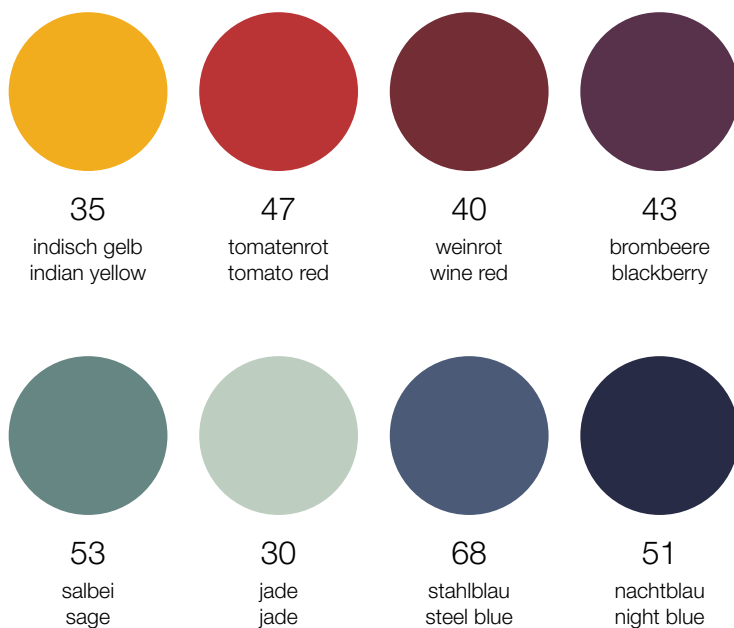

Akzentfarben | Accent colours

Alle abgebildeten Farben/Strukturen nicht bindend

All printed colours/structures cannot be regarded as binding

Farbauswahl zeitlich vorbehalten

Colour selection: subject to change without notice

12/2019